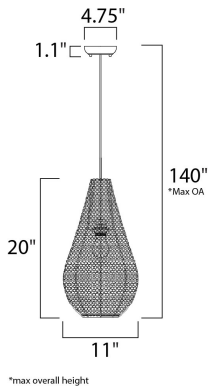

MEASUREMENTS

DIMENSION : 11" L x 11" W x 20" H
 MAX OAH : 140" OAH
 HANGING WEIGHT : 4.14 lb

LAMPING

INPUT VOLTAGE : 120V
 BULB : 1 x 60W Incandescent E26 Medium , 60W Total
 BULB INCLUDED : (Not Included)
 DIMMABLE : Yes

FINISHES OPTION

 Copper (CP)

MATERIAL

Aluminum, Steel

RATINGS

Dry Location

ADDITIONAL

SLOPE: 120
 OPERATING TEMPERATURE:
 -20°C (-4°F), 40°C (104°F)