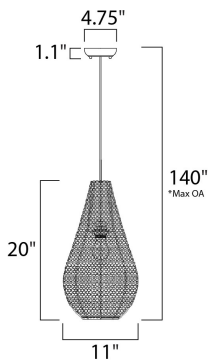

\*max overall height

**MEASUREMENTS**

DIMENSION : 11" L x 11" W x 20" H  
 MAX OAH : 140" OAH  
 HANGING WEIGHT : 4.14 lb

**LAMPING**

INPUT VOLTAGE : 120V  
 BULB : 1 x 60W Incandescent E26 Medium , 60W Total  
 BULB INCLUDED : (Not Included)  
 DIMMABLE : Yes

**FINISHES OPTION**

 Copper (CP)

**MATERIAL**

Aluminum, Steel

**RATINGS**

Dry Location

**ADDITIONAL**

SLOPE: 120  
 OPERATING TEMPERATURE:  
 -20°C (-4°F), 40°C (104°F)