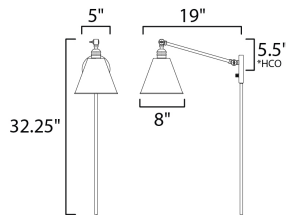

PRODUCT DESCRIPTION

Direct the light exactly where you want it using the articulated arms and metal shades of the Library series. At the backplate, the arm pivots left/right and up/down to direct the light. Additional articulated arms angle the shade or extend/contract the distance of the light source from the wall. Available in Polished Nickel, Black and Heritage Brass finishes, the Library collection evokes industrial era classicism perfect for use as a task light or accent light. Complimentary table and floor lamps complete the collection.