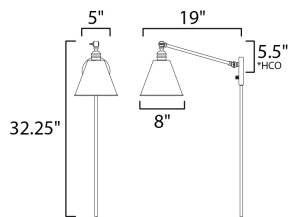

LAMPING

INPUT VOLTAGE : 120V
BULB : 1 x 100W Incandescent E26 Medium , 100W Total
BULB INCLUDED : (Not Included)
DIMMABLE : Y
LIGHTING_DIRECTION : Directional