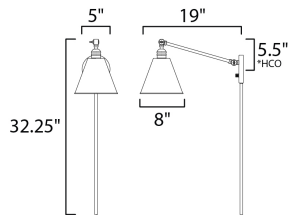

LAMPING

INPUT VOLTAGE : 120V
BULB : 1 x 100W Incandescent E26 Medium , 100W Total
BULB INCLUDED : (Not Included)
DIMMABLE : High Low Switch
LIGHTING_DIRECTION : Directional