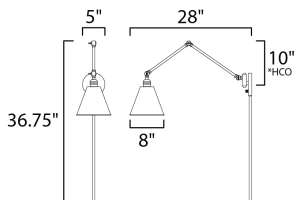

PRODUCT DESCRIPTION

Direct the light exactly where you want it using the articulated arms and metal shades of the Library series. At the backplate, the arm pivots left/right and up/down to direct the light. Additional articulated arms angle the shade or extend/contract the distance of the light source from the wall. Available in Polished Nickel, Black and Heritage Brass finishes, the Library collection evokes industrial era classicism perfect for use as a task light or accent light. Complimentary table and floor lamps complete the collection.