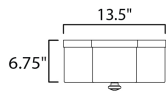

MEASUREMENTS

DIMENSION : 13.5" W x 6.75" H
 CANOPY : 13.5" W x 1" H
 HANGING WEIGHT : 8.8 lb

LAMPING

INPUT VOLTAGE : 120V
 BULB : 2 x 60W Incandescent E26 Medium , 120W Total
 BULB INCLUDED : (Not Included)
 DIMMABLE : Y