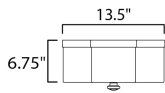

MEASUREMENTS

DIMENSION : 13.5" W x 6.75" H
 CANOPY : 13.5" W x 1" H
 HANGING WEIGHT : 8.8 lb

LAMPING

INPUT VOLTAGE : 120V
 BULB : 2 x 60W Incandescent E26 Medium , 120W Total
 BULB INCLUDED : (Not Included)
 DIMMABLE : Y