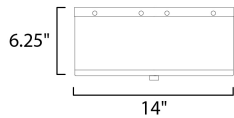

MEASUREMENTS

- DIMENSION : 14" W x 6.25" H
- CANOPY : 8" W x 0.5" H x 8" L
- HANGING WEIGHT : 4.4 lb

LAMPING

- INPUT VOLTAGE : 120V
- BULB : 3 x 60W Incandescent E26 Medium , 180W Total
- BULB INCLUDED : (Not Included)
- DIMMABLE : Y