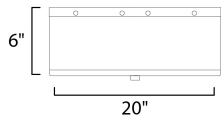

MEASUREMENTS

- DIMENSION : 19.75" W x 6.25" H
- CANOPY : 10" W x 0.5" H x 10" L
- HANGING WEIGHT : 4.63 lb

LAMPING

- INPUT VOLTAGE : 120V
- BULB : 4 x 60W Incandescent E26 Medium , 240W Total
- BULB INCLUDED : (Not Included)
- DIMMABLE : Y