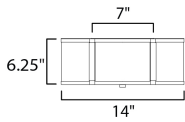

MEASUREMENTS

DIMENSION : 14" W x 6.25" H
 CANOPY : 7" W x 0.75" H
 HANGING WEIGHT : 9.4 lb

LAMPING

INPUT VOLTAGE : 120V
 BULB : 2 x 60W Incandescent E26 Medium , 120W Total
 BULB INCLUDED : (Not Included)
 DIMMABLE : Triac or ELV