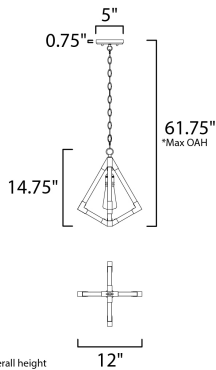

MEASUREMENTS

- DIMENSION : 12" L x 12" W x 14.75" H
- MAX OAH : 61.75" OAH
- CANOPY : 5" W x 0.75" H x 5" L
- HANGING WEIGHT : 3.52 lb

LAMPING

- INPUT VOLTAGE : 120V
- BULB : 1 x 60W Incandescent E26 Medium , 60W Total
- BULB INCLUDED : (Not Included)
- DIMMABLE :