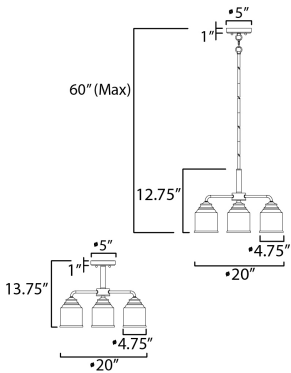

**PRODUCT DESCRIPTION**

A modest frame of steel tubing gently bends to support a cluster of Clear Seedy bell-shaped glass. Similarly the bobeches and other metal accents echo that traditional bell shape creating an instant classic. An easy choice with transitional appeal, choose from a variety of complimentary finishes including matte Black, Heritage Brass or Satin Nickel.

**MEASUREMENTS**

DIMENSION : 20" L x 20" W x 13.75" H  
 MAX OAH : 60" OAH  
 CANOPY : 5" W x 1" H x 5" L  
 HANGING WEIGHT : 5.29 lb

**LAMPING**

INPUT VOLTAGE : 120V  
 BULB : 3 x 60W Incandescent E26 Medium , 180W Total  
 BULB INCLUDED : (Not Included)