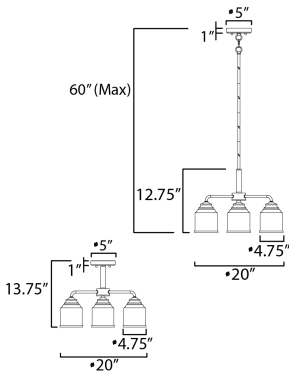

**PRODUCT DESCRIPTION**

A modest frame of steel tubing gently bends to support a cluster of Clear Seedy bell-shaped glass. Similarly the bobeches and other metal accents echo that traditional bell shape creating an instant classic. An easy choice with transitional appeal, choose from a variety of complimentary finishes including matte Black, Heritage Brass or Satin Nickel.

**MEASUREMENTS**

DIMENSION : 20" L x 20" W x 13.75" H  
 MAX OAH : 60" OAH  
 CANOPY : 5" W x 1" H x 5" L  
 HANGING WEIGHT : 5.29 lb

**LAMPING**

INPUT VOLTAGE : 120V  
 BULB : 3 x 60W Incandescent E26 Medium , 180W Total  
 BULB INCLUDED : (Not Included)  
 DIMMABLE : Y