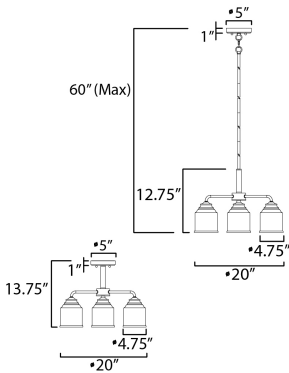

**PRODUCT DESCRIPTION**

A modest frame of steel tubing gently bends to support a cluster of Clear Seedy bell-shaped glass. Similarly the bobeches and other metal accents echo that traditional bell shape creating an instant classic. An easy choice with transitional appeal, choose from a variety of complimentary finishes including matte Black, Heritage Brass or Satin Nickel.

**MEASUREMENTS**

DIMENSION : 20" L x 20" W x 13.75" H  
 MAX OAH : 60" OAH  
 CANOPY : 5" W x 1" H x 5" L  
 HANGING WEIGHT : 5.7 lb

**LAMPING**

INPUT VOLTAGE : 120V  
 BULB : 3 x 60W Incandescent E26 Medium , 180W Total  
 BULB INCLUDED : (Not Included)  
 DIMMABLE : Triac or ELV  
 LIGHTING\_DIRECTION : Down