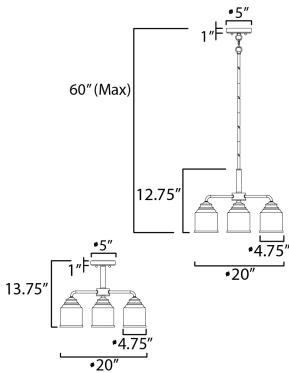

PRODUCT DESCRIPTION

A modest frame of steel tubing gently bends to support a cluster of Clear Seedy bell-shaped glass. Similarly the bobeches and other metal accents echo that traditional bell shape creating an instant classic. An easy choice with transitional appeal, choose from a variety of complimentary finishes including matte Black, Heritage Brass or Satin Nickel.

MEASUREMENTS

- DIMENSION : 20" L x 20" W x 13.75" H
- MAX OAH : 60" OAH
- CANOPY : 5" W x 1" H x 5" L
- HANGING WEIGHT : 5.29 lb

LAMPING

- INPUT VOLTAGE : 120V
- BULB : 3 x 60W Incandescent E26 Medium , 180W Total
- BULB INCLUDED : (Not Included)
- DIMMABLE :