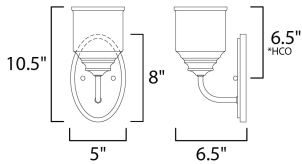

LAMPING

INPUT VOLTAGE : 120V
BULB : 1 x 60W Incandescent E26 Medium , 60W Total
BULB INCLUDED : (Not Included)
LIGHTING_DIRECTION : Up/Down