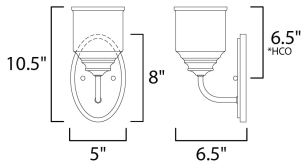

LAMPING

INPUT VOLTAGE : 120V
BULB : 1 x 60W Incandescent E26 Medium , 60W Total
BULB INCLUDED : (Not Included)
DIMMABLE :
LIGHTING_DIRECTION : Up/Down