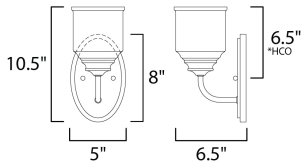

LAMPING

INPUT VOLTAGE : 120V
BULB : 1 x 60W Incandescent E26 Medium , 60W Total
BULB INCLUDED : (Not Included)
DIMMABLE : Triac or ELV
LIGHTING_DIRECTION : Up & Down