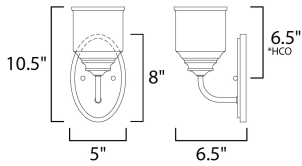

LAMPING

INPUT VOLTAGE : 120V
BULB : 1 x 60W Incandescent E26 Medium , 60W Total
BULB INCLUDED : (Not Included)
LIGHTING_DIRECTION : Up/Down