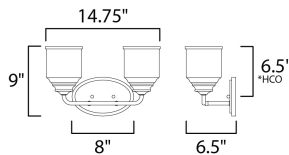

LAMPING

INPUT VOLTAGE : 120V
BULB : 2 x 60W Incandescent E26 Medium , 120W Total
BULB INCLUDED : (Not Included)
DIMMABLE :
LIGHTING_DIRECTION : Up/Down