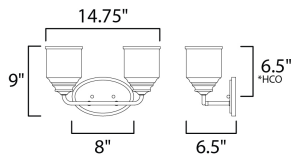

MEASUREMENTS

DIMENSION : 14.75" W x 9" H x 6.5" Ext
BACK PLATE : 8" W x 5" H x 6.5" HCO
HANGING WEIGHT : 2.95 lb

LAMPING

INPUT VOLTAGE : 120V
BULB : 2 x 60W Incandescent E26 Medium , 120W Total
BULB INCLUDED : (Not Included)
DIMMABLE :
LIGHTING_DIRECTION : Omni

FINISHES OPTION

- Black (BK)
- Heritage (HR)
- Natural Aged Brass (NAB)
- Satin Nickel (SN)

GLASS

Seedy CD

MATERIAL

Steel + Glass

RATINGS

cETLus
Damp Location

ADDITIONAL

INSTALL UP/DOWN: Up/Down
SLOPE: 30
OPERATING TEMPERATURE:
-20°C (-4°F), 40°C (104°F)

Always consult a qualified electrician before installing any lighting product.