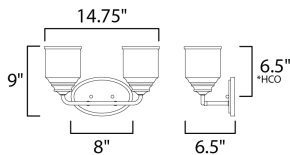

LAMPING

INPUT VOLTAGE : 120V
BULB : 2 x 60W Incandescent E26 Medium , 120W Total
BULB INCLUDED : (Not Included)
DIMMABLE : Triac or ELV
LIGHTING_DIRECTION : Up & Down