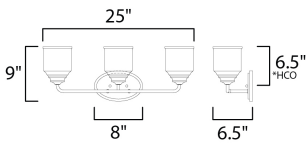

LAMPING

INPUT VOLTAGE : 120V
BULB : 3 x 60W Incandescent E26 Medium , 180W Total
BULB INCLUDED : (Not Included)
DIMMABLE :
LIGHTING_DIRECTION : Omni