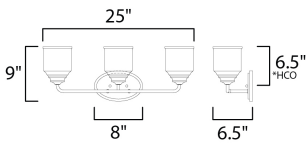

LAMPING

INPUT VOLTAGE : 120V
BULB : 3 x 60W Incandescent E26 Medium , 180W Total
BULB INCLUDED : (Not Included)
DIMMABLE : Triac or ELV
LIGHTING_DIRECTION : Up & Down