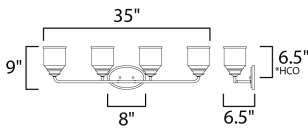

LAMPING

INPUT VOLTAGE : 120V
BULB : 4 x 60W Incandescent E26 Medium , 240W Total
BULB INCLUDED : (Not Included)
DIMMABLE :
LIGHTING_DIRECTION : Omni