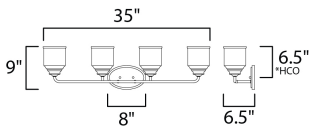

LAMPING

INPUT VOLTAGE : 120V
BULB : 4 x 60W Incandescent E26 Medium , 240W Total
BULB INCLUDED : (Not Included)
DIMMABLE : Y
LIGHTING_DIRECTION : Omni