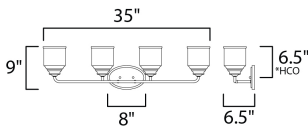

LAMPING

INPUT VOLTAGE : 120V
BULB : 4 x 60W Incandescent E26 Medium , 240W Total
BULB INCLUDED : (Not Included)
DIMMABLE : Triac or ELV
LIGHTING_DIRECTION : Up & Down