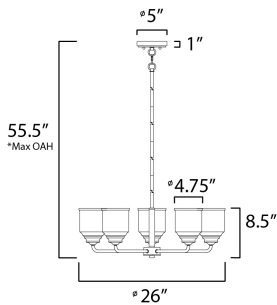

**PRODUCT DESCRIPTION**

A modest frame of steel tubing gently bends to support a cluster of Clear Seedy bell-shaped glass. Similarly the bobeches and other metal accents echo that traditional bell shape creating an instant classic. An easy choice with transitional appeal, choose from a variety of complimentary finishes including matte Black, Heritage Brass or Satin Nickel.

\*max overall height

**MEASUREMENTS**

- DIMENSION : 26" L x 26" W x 8.5" H
- MAX OAH : 55.5" OAH
- CANOPY : 5" W x 1" H x 5" L
- HANGING WEIGHT : 7.05 lb

**LAMPING**

- INPUT VOLTAGE : 120V
- BULB : 5 x 60W Incandescent E26 Medium , 300W Total
- BULB INCLUDED : (Not Included)
- DIMMABLE :