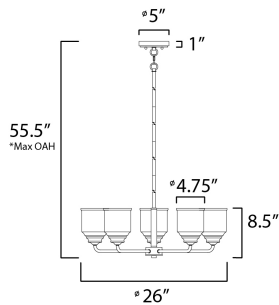

**PRODUCT DESCRIPTION**

A modest frame of steel tubing gently bends to support a cluster of Clear Seedy bell-shaped glass. Similarly the bobeches and other metal accents echo that traditional bell shape creating an instant classic. An easy choice with transitional appeal, choose from a variety of complimentary finishes including matte Black, Heritage Brass or Satin Nickel.

\*max overall height

**MEASUREMENTS**

DIMENSION : 26" L x 26" W x 8.5" H  
 MAX OAH : 55.5" OAH  
 CANOPY : 5" W x 1" H x 5" L  
 HANGING WEIGHT : 7.05 lb

**LAMPING**

INPUT VOLTAGE : 120V  
 BULB : 5 x 60W Incandescent E26 Medium , 300W Total  
 BULB INCLUDED : (Not Included)