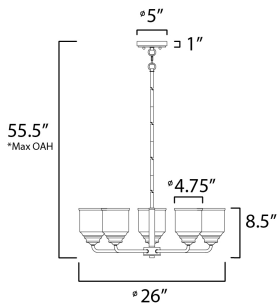

PRODUCT DESCRIPTION

A modest frame of steel tubing gently bends to support a cluster of Clear Seedy bell-shaped glass. Similarly the bobeches and other metal accents echo that traditional bell shape creating an instant classic. An easy choice with transitional appeal, choose from a variety of complimentary finishes including matte Black, Heritage Brass or Satin Nickel.

*max overall height

MEASUREMENTS

DIMENSION : 26" L x 26" W x 8.5" H
 MAX OAH : 55.5" OAH
 CANOPY : 5" W x 1" H x 5" L
 HANGING WEIGHT : 7.05 lb

LAMPING

INPUT VOLTAGE : 120V
 BULB : 5 x 60W Incandescent E26 Medium , 300W Total
 BULB INCLUDED : (Not Included)
 DIMMABLE :