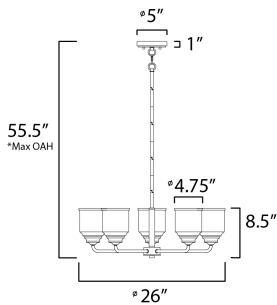

PRODUCT DESCRIPTION

A modest frame of steel tubing gently bends to support a cluster of Clear Seedy bell-shaped glass. Similarly the bobeches and other metal accents echo that traditional bell shape creating an instant classic. An easy choice with transitional appeal, choose from a variety of complimentary finishes including matte Black, Heritage Brass or Satin Nickel.

*max overall height

MEASUREMENTS

DIMENSION : 26" L x 26" W x 8.5" H
 MAX OAH : 55.5" OAH
 CANOPY : 5" W x 1" H x 5" L
 HANGING WEIGHT : 7.05 lb

LAMPING

INPUT VOLTAGE : 120V
 BULB : 5 x 60W Incandescent E26 Medium , 300W Total
 BULB INCLUDED : (Not Included)