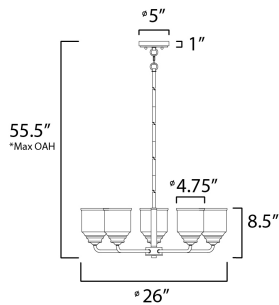

PRODUCT DESCRIPTION

A modest frame of steel tubing gently bends to support a cluster of Clear Seedy bell-shaped glass. Similarly the bobeches and other metal accents echo that traditional bell shape creating an instant classic. An easy choice with transitional appeal, choose from a variety of complimentary finishes including matte Black, Heritage Brass or Satin Nickel.

MEASUREMENTS

DIMENSION : 26" L x 26" W x 8.5" H
 MAX OAH : 55.5" OAH
 CANOPY : 5" W x 1" H x 5" L
 HANGING WEIGHT : 7.46 lb

LAMPING

INPUT VOLTAGE : 120V
 BULB : 5 x 60W Incandescent E26 Medium , 300W Total
 BULB INCLUDED : (Not Included)
 DIMMABLE : Triac or ELV
 LIGHTING_DIRECTION : Up & Down

*max overall height

FINISHES OPTION

-  Black (BK)
-  Heritage (HR)
-  Natural Aged Brass (NAB)
-  Satin Nickel (SN)

GLASS

Seedy CD

MATERIAL

Steel, Glass

RATINGS