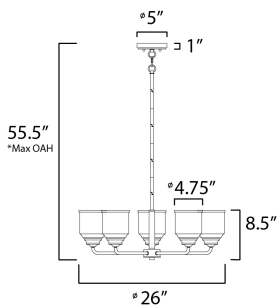

PRODUCT DESCRIPTION

A modest frame of steel tubing gently bends to support a cluster of Clear Seedy bell-shaped glass. Similarly the bobeches and other metal accents echo that traditional bell shape creating an instant classic. An easy choice with transitional appeal, choose from a variety of complimentary finishes including matte Black, Heritage Brass or Satin Nickel.

ADDITIONAL

ADJUSTABLE
SLOPE: 70
OPERATING TEMPERATURE:
-20°C (-4°F), 40°C (104°F)

*max overall height

MEASUREMENTS

- DIMENSION : 26" L x 26" W x 8.5" H
- MAX OAH : 55.5" OAH
- CANOPY : 5" W x 1" H x 5" L
- HANGING WEIGHT : 7.05 lb