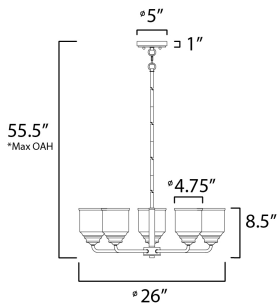

**PRODUCT DESCRIPTION**

A modest frame of steel tubing gently bends to support a cluster of Clear Seedy bell-shaped glass. Similarly the bobeches and other metal accents echo that traditional bell shape creating an instant classic. An easy choice with transitional appeal, choose from a variety of complimentary finishes including matte Black, Heritage Brass or Satin Nickel.

\*max overall height

**MEASUREMENTS**

DIMENSION : 26" L x 26" W x 8.5" H  
 MAX OAH : 55.5" OAH  
 CANOPY : 5" W x 1" H x 5" L  
 HANGING WEIGHT : 7.05 lb

**LAMPING**

INPUT VOLTAGE : 120V  
 BULB : 5 x 60W Incandescent E26 Medium , 300W Total  
 BULB INCLUDED : (Not Included)