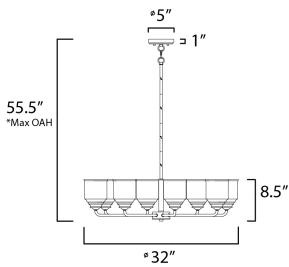

**PRODUCT DESCRIPTION**

A modest frame of steel tubing gently bends to support a cluster of Clear Seedy bell-shaped glass. Similarly the bobeches and other metal accents echo that traditional bell shape creating an instant classic. An easy choice with transitional appeal, choose from a variety of complimentary finishes including matte Black, Heritage Brass or Satin Nickel.

\*max overall height

**MEASUREMENTS**

DIMENSION : 32" L x 32" W x 8.5" H  
 MAX OAH : 55.5" OAH  
 CANOPY : 5" W x 1" H x 5" L  
 HANGING WEIGHT : 11.2 lb

**LAMPING**

INPUT VOLTAGE : 120V  
 BULB : 8 x 60W Incandescent E26 Medium , 480W Total  
 BULB INCLUDED : (Not Included)