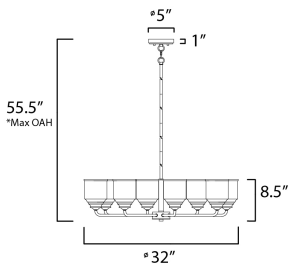

PRODUCT DESCRIPTION

A modest frame of steel tubing gently bends to support a cluster of Clear Seedy bell-shaped glass. Similarly the bobeches and other metal accents echo that traditional bell shape creating an instant classic. An easy choice with transitional appeal, choose from a variety of complimentary finishes including matte Black, Heritage Brass or Satin Nickel.

MEASUREMENTS

DIMENSION : 32" L x 32" W x 8.5" H
 MAX OAH : 55.5" OAH
 CANOPY : 5" W x 1" H x 5" L
 HANGING WEIGHT : 11.2 lb

LAMPING

INPUT VOLTAGE : 120V
 BULB : 8 x 60W Incandescent E26 Medium , 480W Total
 BULB INCLUDED : (Not Included)
 DIMMABLE : Y

*max overall height

FINISHES OPTION

-  Black (BK)
-  Heritage (HR)
-  Satin Nickel (SN)

GLASS

Seedy CD

MATERIAL

Steel + Glass

RATINGS