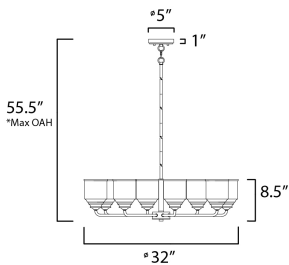

**PRODUCT DESCRIPTION**

A modest frame of steel tubing gently bends to support a cluster of Clear Seedy bell-shaped glass. Similarly the bobeches and other metal accents echo that traditional bell shape creating an instant classic. An easy choice with transitional appeal, choose from a variety of complimentary finishes including matte Black, Heritage Brass or Satin Nickel.

**MEASUREMENTS**

DIMENSION : 32" L x 32" W x 8.5" H  
 MAX OAH : 55.5" OAH  
 CANOPY : 5" W x 1" H x 5" L  
 HANGING WEIGHT : 10.94 lb

**LAMPING**

INPUT VOLTAGE : 120V  
 BULB : 8 x 60W Incandescent E26 Medium , 480W Total  
 BULB INCLUDED : (Not Included)  
 DIMMABLE : Triac or ELV  
 LIGHTING\_DIRECTION : Up

\*max overall height

**FINISHES OPTION**

-  Black (BK)
-  Heritage (HR)
-  Natural Aged Brass (NAB)
-  Satin Nickel (SN)

**GLASS**

Seedy CD

**MATERIAL**

Steel, Glass

**RATINGS**