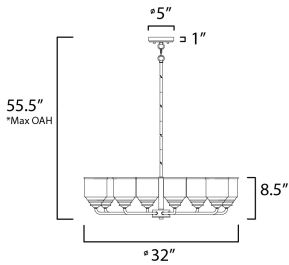

PRODUCT DESCRIPTION

A modest frame of steel tubing gently bends to support a cluster of Clear Seedy bell-shaped glass. Similarly the bobeches and other metal accents echo that traditional bell shape creating an instant classic. An easy choice with transitional appeal, choose from a variety of complimentary finishes including matte Black, Heritage Brass or Satin Nickel.

MEASUREMENTS

DIMENSION : 32" L x 32" W x 8.5" H
 MAX OAH : 55.5" OAH
 CANOPY : 5" W x 1" H x 5" L
 HANGING WEIGHT : 11.2 lb

LAMPING

INPUT VOLTAGE : 120V
 BULB : 8 x 60W Incandescent E26 Medium , 480W Total
 BULB INCLUDED : (Not Included)
 DIMMABLE :

*max overall height

FINISHES OPTION

-  Black (BK)
-  Heritage (HR)
-  Satin Nickel (SN)

GLASS

Seedy CD

MATERIAL

Steel, Glass

RATINGS