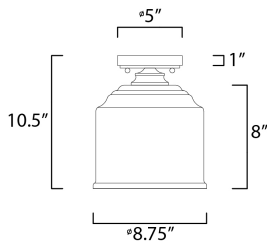

PRODUCT DESCRIPTION

A modest frame of steel tubing gently bends to support a cluster of Clear Seedy bell-shaped glass. Similarly the bobeches and other metal accents echo that traditional bell shape creating an instant classic. An easy choice with transitional appeal, choose from a variety of complimentary finishes including matte Black, Heritage Brass or Satin Nickel.

MEASUREMENTS

DIMENSION : 8.75" L x 8.75" W x 10.5" H
 CANOPY : 5" W x 1" H x 5" L
 HANGING WEIGHT : 2.6 lb

LAMPING

INPUT VOLTAGE : 120V
 BULB : 1 x 60W Incandescent E26 Medium , 60W Total
 BULB INCLUDED : (Not Included)
 DIMMABLE : Yes