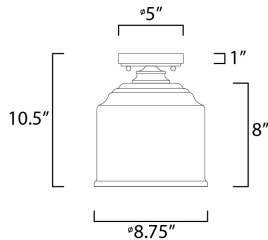

PRODUCT DESCRIPTION

A modest frame of steel tubing gently bends to support a cluster of Clear Seedy bell-shaped glass. Similarly the bobeches and other metal accents echo that traditional bell shape creating an instant classic. An easy choice with transitional appeal, choose from a variety of complimentary finishes including matte Black, Heritage Brass or Satin Nickel.

MEASUREMENTS

DIMENSION : 8.75" L x 8.75" W x 10.5" H
 CANOPY : 5" W x 1" H x 5" L
 HANGING WEIGHT : 2.6 lb

LAMPING

INPUT VOLTAGE : 120V
 BULB : 1 x 60W Incandescent E26 Medium , 60W Total
 BULB INCLUDED : (Not Included)