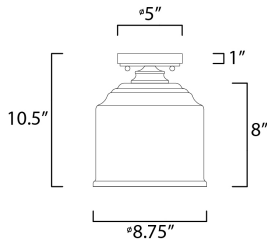

PRODUCT DESCRIPTION

A modest frame of steel tubing gently bends to support a cluster of Clear Seedy bell-shaped glass. Similarly the bobeches and other metal accents echo that traditional bell shape creating an instant classic. An easy choice with transitional appeal, choose from a variety of complimentary finishes including matte Black, Heritage Brass or Satin Nickel.

MEASUREMENTS

DIMENSION : 8.75" L x 8.75" W x 10.5" H
 CANOPY : 5" W x 1" H x 5" L
 HANGING WEIGHT : 2.6 lb

LAMPING

INPUT VOLTAGE : 120V
 BULB : 1 x 60W Incandescent E26 Medium , 60W Total
 BULB INCLUDED : (Not Included)