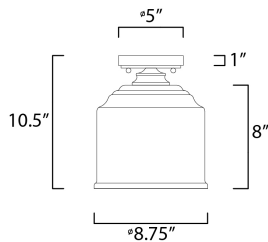

**PRODUCT DESCRIPTION**

A modest frame of steel tubing gently bends to support a cluster of Clear Seedy bell-shaped glass. Similarly the bobeches and other metal accents echo that traditional bell shape creating an instant classic. An easy choice with transitional appeal, choose from a variety of complimentary finishes including matte Black, Heritage Brass or Satin Nickel.

**MEASUREMENTS**

DIMENSION : 8.75" L x 8.75" W x 10.5" H  
 CANOPY : 5" W x 1" H x 5" L  
 HANGING WEIGHT : 2.6 lb

**LAMPING**

INPUT VOLTAGE : 120V  
 BULB : 1 x 60W Incandescent E26 Medium , 60W Total  
 BULB INCLUDED : (Not Included)  
 DIMMABLE : Y