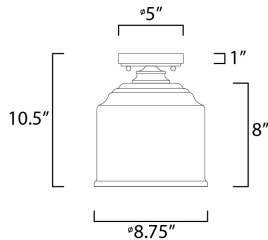

PRODUCT DESCRIPTION

A modest frame of steel tubing gently bends to support a cluster of Clear Seedy bell-shaped glass. Similarly the bobeches and other metal accents echo that traditional bell shape creating an instant classic. An easy choice with transitional appeal, choose from a variety of complimentary finishes including matte Black, Heritage Brass or Satin Nickel.

MEASUREMENTS

DIMENSION : 8.75" L x 8.75" W x 10.75" H
 CANOPY : 5" W x 1" H x 5" L
 HANGING WEIGHT : 2.46 lb

LAMPING

INPUT VOLTAGE : 120V
 BULB : 1 x 60W Incandescent E26 Medium , 60W Total
 BULB INCLUDED : (Not Included)
 DIMMABLE : Triac or ELV
 LIGHTING_DIRECTION : Down