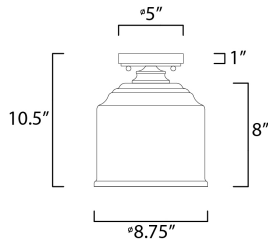

PRODUCT DESCRIPTION

A modest frame of steel tubing gently bends to support a cluster of Clear Seedy bell-shaped glass. Similarly the bobeches and other metal accents echo that traditional bell shape creating an instant classic. An easy choice with transitional appeal, choose from a variety of complimentary finishes including matte Black, Heritage Brass or Satin Nickel.

MEASUREMENTS

DIMENSION : 8.75" L x 8.75" W x 10.5" H
 CANOPY : 5" W x 1" H x 5" L
 HANGING WEIGHT : 2.6 lb

LAMPING

INPUT VOLTAGE : 120V
 BULB : 1 x 60W Incandescent E26 Medium , 60W Total
 BULB INCLUDED : (Not Included)