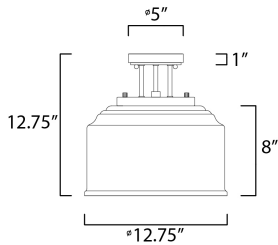

PRODUCT DESCRIPTION

A modest frame of steel tubing gently bends to support a cluster of Clear Seedy bell-shaped glass. Similarly the bobeches and other metal accents echo that traditional bell shape creating an instant classic. An easy choice with transitional appeal, choose from a variety of complimentary finishes including matte Black, Heritage Brass or Satin Nickel.

MEASUREMENTS

DIMENSION : 12.75" L x 12.75" W x 12.75" H
 CANOPY : 5" W x 1" H x 5" L
 HANGING WEIGHT : 5.5 lb

LAMPING

INPUT VOLTAGE : 120V
 BULB : 3 x 60W Incandescent E26 Medium , 180W Total
 BULB INCLUDED : (Not Included)