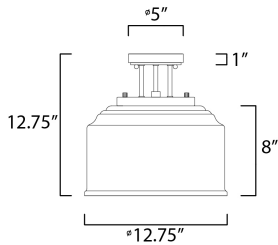

PRODUCT DESCRIPTION

A modest frame of steel tubing gently bends to support a cluster of Clear Seedy bell-shaped glass. Similarly the bobeches and other metal accents echo that traditional bell shape creating an instant classic. An easy choice with transitional appeal, choose from a variety of complimentary finishes including matte Black, Heritage Brass or Satin Nickel.

MEASUREMENTS

DIMENSION : 12.75" L x 12.75" W x 12.75" H
 CANOPY : 5" W x 1" H x 5" L
 HANGING WEIGHT : 4.84 lb

LAMPING

INPUT VOLTAGE : 120V
 BULB : 3 x 60W Incandescent E26 Medium , 180W Total
 BULB INCLUDED : (Not Included)
 DIMMABLE : Triac or ELV
 LIGHTING_DIRECTION : Down