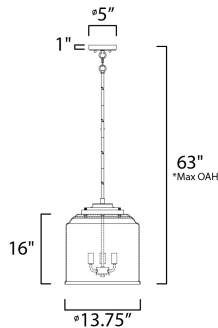

**PRODUCT DESCRIPTION**

A modest frame of steel tubing gently bends to support a cluster of Clear Seedy bell-shaped glass. Similarly the bobeches and other metal accents echo that traditional bell shape creating an instant classic. An easy choice with transitional appeal, choose from a variety of complimentary finishes including matte Black, Heritage Brass or Satin Nickel.

\*max overall height

**MEASUREMENTS**

DIMENSION : 13.75" L x 13.75" W x 16" H  
 MAX OAH : 63" OAH  
 CANOPY : 5" W x 1" H x 5" L  
 HANGING WEIGHT : 10 lb

**LAMPING**

INPUT VOLTAGE : 120V  
 BULB : 3 x 60W Incandescent E12 Candelabra , 180W Total  
 BULB INCLUDED : (Not Included)  
 DIMMABLE : Yes