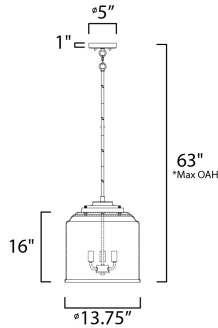

PRODUCT DESCRIPTION

A modest frame of steel tubing gently bends to support a cluster of Clear Seedy bell-shaped glass. Similarly the bobeches and other metal accents echo that traditional bell shape creating an instant classic. An easy choice with transitional appeal, choose from a variety of complimentary finishes including matte Black, Heritage Brass or Satin Nickel.

*max overall height

MEASUREMENTS

- DIMENSION : 13.75" L x 13.75" W x 16" H
- MAX OAH : 63" OAH
- CANOPY : 5" W x 1" H x 5" L
- HANGING WEIGHT : 10 lb

LAMPING

- INPUT VOLTAGE : 120V
- BULB : 3 x 60W Incandescent E12 Candelabra , 180W Total
- BULB INCLUDED : (Not Included)
- DIMMABLE : Yes