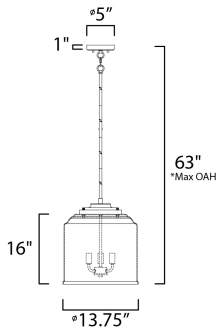

**PRODUCT DESCRIPTION**

A modest frame of steel tubing gently bends to support a cluster of Clear Seedy bell-shaped glass. Similarly the bobeches and other metal accents echo that traditional bell shape creating an instant classic. An easy choice with transitional appeal, choose from a variety of complimentary finishes including matte Black, Heritage Brass or Satin Nickel.

\*max overall height

**MEASUREMENTS**

DIMENSION : 13.75" L x 13.75" W x 16" H  
 MAX OAH : 63" OAH  
 CANOPY : 5" W x 1" H x 5" L  
 HANGING WEIGHT : 10 lb

**LAMPING**

INPUT VOLTAGE : 120V  
 BULB : 3 x 60W Incandescent E12 Candelabra , 180W Total  
 BULB INCLUDED : (Not Included)  
 DIMMABLE : Y