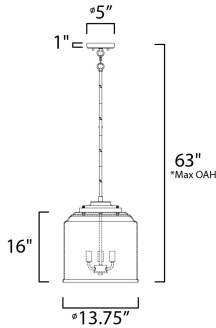

**PRODUCT DESCRIPTION**

A modest frame of steel tubing gently bends to support a cluster of Clear Seedy bell-shaped glass. Similarly the bobeches and other metal accents echo that traditional bell shape creating an instant classic. An easy choice with transitional appeal, choose from a variety of complimentary finishes including matte Black, Heritage Brass or Satin Nickel.

\*max overall height

**MEASUREMENTS**

DIMENSION : 13.75" L x 13.75" W x 16" H  
 MAX OAH : 63" OAH  
 CANOPY : 5" W x 1" H x 5" L  
 HANGING WEIGHT : 10 lb

**LAMPING**

INPUT VOLTAGE : 120V  
 BULB : 3 x 60W Incandescent E12 Candelabra , 180W Total  
 BULB INCLUDED : (Not Included)  
 DIMMABLE : Y