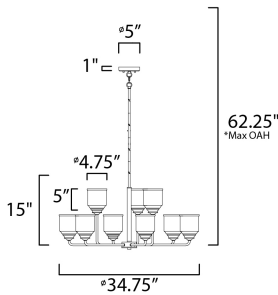

PRODUCT DESCRIPTION

A modest frame of steel tubing gently bends to support a cluster of Clear Seedy bell-shaped glass. Similarly the bobeches and other metal accents echo that traditional bell shape creating an instant classic. An easy choice with transitional appeal, choose from a variety of complimentary finishes including matte Black, Heritage Brass or Satin Nickel.

*max overall height

MEASUREMENTS

DIMENSION : 30.75" L x 34.75" W x 15" H
 MAX OAH : 62.25" OAH
 CANOPY : 5" W x 1" H x 5" L
 HANGING WEIGHT : 12.87 lb

LAMPING

INPUT VOLTAGE : 120V
 BULB : 9 x 60W Incandescent E26 Medium , 540W Total
 BULB INCLUDED : (Not Included)