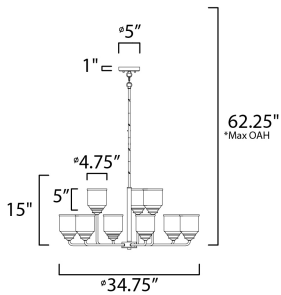

PRODUCT DESCRIPTION

A modest frame of steel tubing gently bends to support a cluster of Clear Seedy bell-shaped glass. Similarly the bobeches and other metal accents echo that traditional bell shape creating an instant classic. An easy choice with transitional appeal, choose from a variety of complimentary finishes including matte Black, Heritage Brass or Satin Nickel.

*max overall height

MEASUREMENTS

DIMENSION : 34.75" L x 34.75" W x 15" H
 MAX OAH : 62.25" OAH
 CANOPY : 5" W x 1" H x 5" L
 HANGING WEIGHT : 18.15 lb

LAMPING

INPUT VOLTAGE : 120V
 BULB : 9 x 60W Incandescent E26 Medium , 540W Total
 BULB INCLUDED : (Not Included)
 DIMMABLE : Triac or ELV
 LIGHTING_DIRECTION : Up