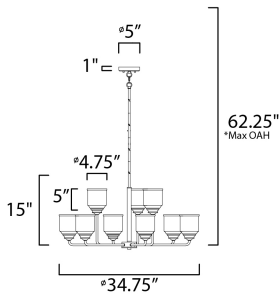

PRODUCT DESCRIPTION

A modest frame of steel tubing gently bends to support a cluster of Clear Seedy bell-shaped glass. Similarly the bobeches and other metal accents echo that traditional bell shape creating an instant classic. An easy choice with transitional appeal, choose from a variety of complimentary finishes including matte Black, Heritage Brass or Satin Nickel.

*max overall height

MEASUREMENTS

DIMENSION : 30.75" L x 34.75" W x 15" H
 MAX OAH : 62.25" OAH
 CANOPY : 5" W x 1" H x 5" L
 HANGING WEIGHT : 12.87 lb

LAMPING

INPUT VOLTAGE : 120V
 BULB : 9 x 60W Incandescent E26 Medium , 540W Total
 BULB INCLUDED : (Not Included)