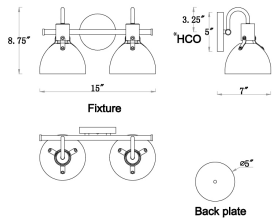

PRODUCT DESCRIPTION