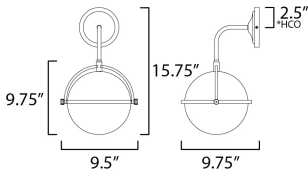

LAMPING

INPUT VOLTAGE : 120V
BULB : 1 x 60W Incandescent E26 Medium , 60W Total
BULB INCLUDED : (Not Included)
DIMMABLE : Y
LIGHTING_DIRECTION : Down