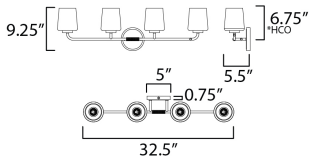

LAMPING

INPUT VOLTAGE : 120V
BULB : 4 x 60W Incandescent E26 Medium , 240W Total
BULB INCLUDED : (Not Included)
DIMMABLE : Triac or ELV (Phase Dim)
LIGHTING_DIRECTION : Up & Down