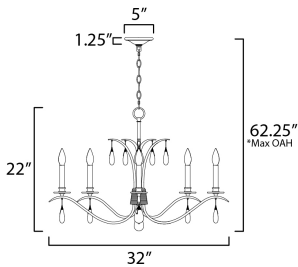

**PRODUCT DESCRIPTION**

Eliciting a vision of natural beauty, the Eden collection is abundant with hand-crafted details from fabrication to finish. Bunched at the center of the chandelier, a collector features hand-wound wiring that groups a set of gracefully swooping arms that extend outward and branch upward in biophilic form. This coiling detail also suspends crystal adornments from the chandelier frame. Finished in an antiqued Charcoal Gold Leaf, the collection infuses rustic charm and refined simplicity.

**MEASUREMENTS**

DIMENSION : 32" L x 32" W x 22" H  
 MAX OAH : 62.25" OAH  
 CANOPY : 5" W x 1.25" H x 5" L  
 HANGING WEIGHT : 3.77 lb

**LAMPING**

INPUT VOLTAGE : 120V  
 BULB : 5 x 60W Incandescent E12 Candelabra , 300W Total  
 BULB INCLUDED : (Not Included)  
 DIMMABLE : Y

\*max overall height

**FINISHES OPTION**

 Charcoal Gold Leaf (CHGL)

**MATERIAL**

Steel, Crystal

**RATINGS**

cETLus  
 Dry Location

**ADDITIONAL**