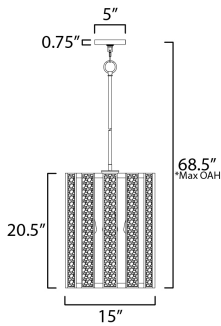

PRODUCT DESCRIPTION

Classic in form and evoking the sea, laminae of Capiz shell are framed in paneled drum shapes. The Natural Aged Brass finish refines the coastal elements and complements the warm glow from behind the translucent panels. Available in multiple configurations of pendants as well as tiered chandeliers as well as a tall ADA-compliant wall sconce, the collection offers a sophisticated approach to coastal design.

*max overall height

MEASUREMENTS

- DIMENSION : 15" L x 15" W x 20.5" H
- MAX OAH : 68.5" OAH
- CANOPY : 5" W x 0.75" H x 5" L
- HANGING WEIGHT : 4.58 lb

LAMPING

- INPUT VOLTAGE : 120V
- BULB : 3 x 60W Incandescent E26 Medium , 180W Total
- BULB INCLUDED : (Not Included)
- DIMMABLE : Y