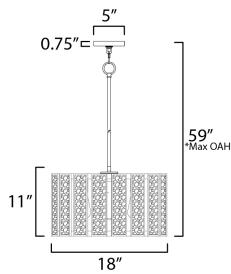

MEASUREMENTS

DIMENSION : 18" L x 18" W x 11" H
 MAX OAH : 59" OAH
 CANOPY : 5" W x 0.75" H x 5" L
 HANGING WEIGHT : 4.4 lb

LAMPING

INPUT VOLTAGE : 120V
 BULB : 3 x 60W Incandescent E26 Medium , 180W Total
 BULB INCLUDED : (Not Included)
 DIMMABLE :