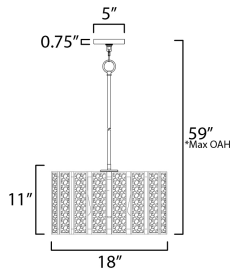

MEASUREMENTS

DIMENSION : 18" L x 18" W x 11" H
 MAX OAH : 59" OAH
 CANOPY : 5" W x 0.75" H x 5" L
 HANGING WEIGHT : 4.4 lb

LAMPING

INPUT VOLTAGE : 120V
 BULB : 3 x 60W Incandescent E26 Medium , 180W Total
 BULB INCLUDED : (Not Included)
 DIMMABLE : Y