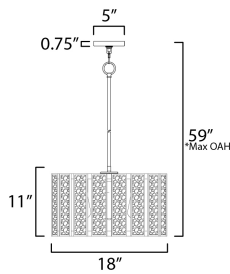

MEASUREMENTS

DIMENSION : 18" L x 18" W x 11" H
 MAX OAH : 59" OAH
 CANOPY : 5" W x 0.75" H x 5" L
 HANGING WEIGHT : 4.4 lb

LAMPING

INPUT VOLTAGE : 120V
 BULB : 3 x 60W Incandescent E26 Medium , 180W Total
 BULB INCLUDED : (Not Included)
 DIMMABLE : Y