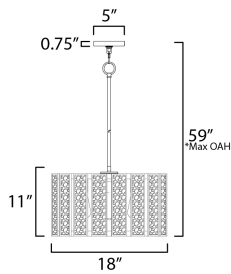

MEASUREMENTS

DIMENSION : 18" L x 18" W x 11" H
 MAX OAH : 59" OAH
 CANOPY : 5" W x 0.75" H x 5" L
 HANGING WEIGHT : 4.4 lb

LAMPING

INPUT VOLTAGE : 120V
 BULB : 3 x 60W Incandescent E26 Medium , 180W Total
 BULB INCLUDED : (Not Included)
 DIMMABLE : Y